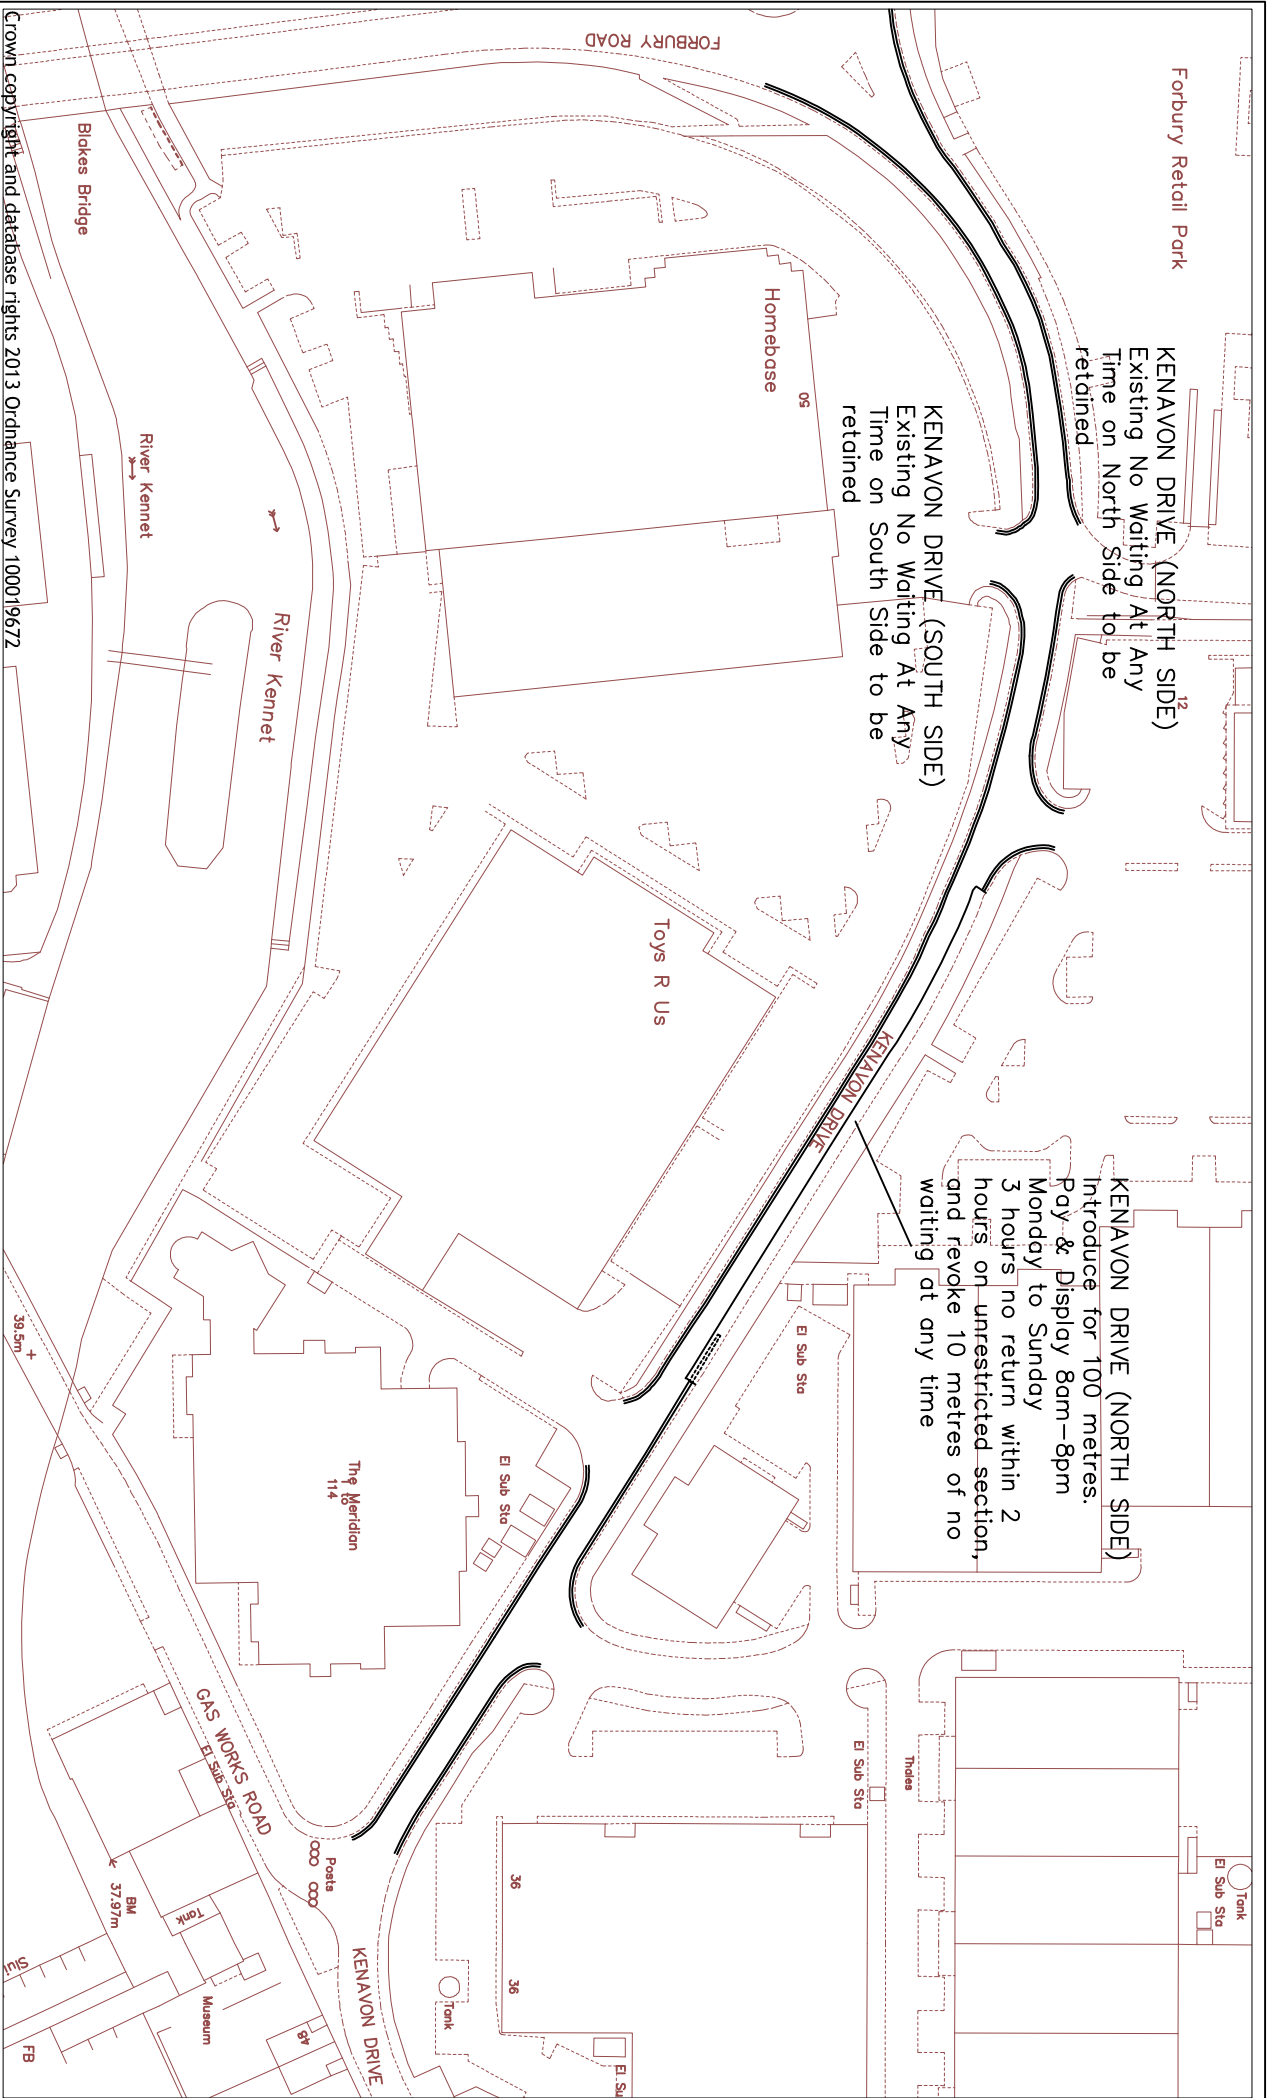

Crown copyright and database rights 2013 Ordnance Survey 100019672

Reading
Borough Council
Working better with you

Department of Environment
and Neighbourhood Services
Civic Centre
Reading
RG1 7AE

Project		Scale	
Pay & Display (2014)		NTS	Drawn AS
Drawing		Date	Checked
Kenavon Drive		04/14	Approved
		Drawing No.	
		NM/P&D/14/Kenavon